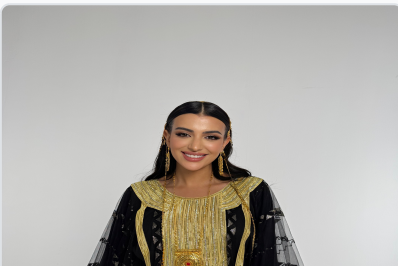

Jihane No 6340

Id: 1340 Age: 29 Eye Color: brown Hair Color: dark-brown Hair type: straight

Height: 170 cm Pants size: 42 Shoe size: 39 T-shirt size: M Jacket size: M

Waist size:

For Talent:

+971581546458 UAE